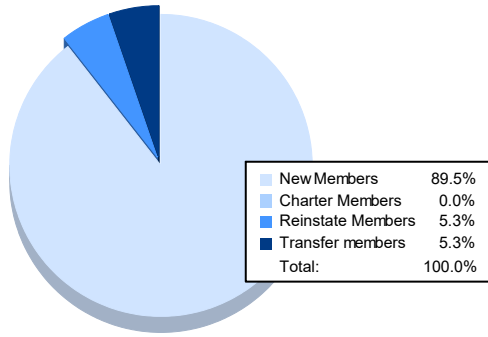

Year	New Clubs	Dropped Clubs	Gain/ Loss Clubs	New Members	Charter Members	Reinstate Members	Transfer Members	Total Member Added	Total Members Dropped	Gain/ Loss Members
2017-2018	0	2	-2	84	0	8	3	95	166	-71
2018-2019	0	0	0	117	0	3	5	125	111	14
2019-2020	0	2	-2	61	1	14	16	92	163	-71
2020-2021	1	1	0	46	27	8	4	85	115	-30
2021-2022	0	5	-5	51	0	3	3	57	191	-134
<b>Average</b>	<b>0</b>	<b>2</b>	<b>-2</b>	<b>72</b>	<b>6</b>	<b>7</b>	<b>6</b>	<b>91</b>	<b>149</b>	<b>-58</b>

### Membership Composition June 2022 Cumulative