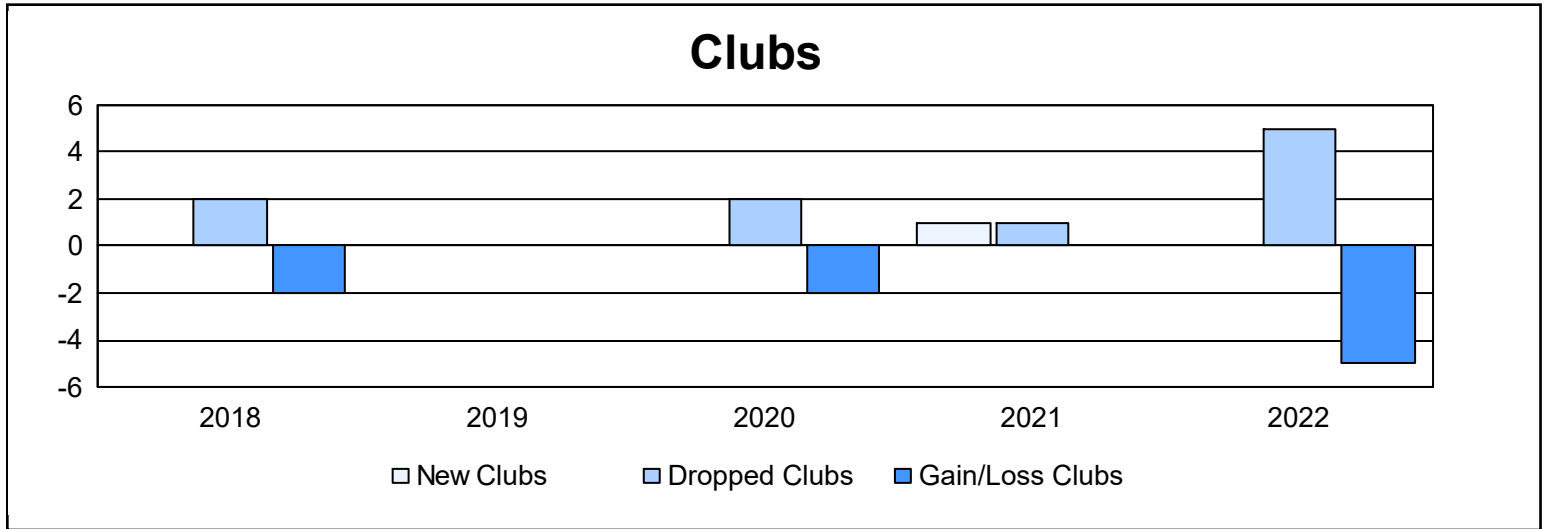

Year	New Clubs	Dropped Clubs	Gain/ Loss Clubs	New Members	Charter Members	Reinstate Members	Transfer Members	Total Member Added	Total Members Dropped	Gain/ Loss Members
2017-2018	0	2	-2	84	0	8	3	95	166	-71
2018-2019	0	0	0	117	0	3	5	125	111	14
2019-2020	0	2	-2	61	1	14	16	92	163	-71
2020-2021	1	1	0	46	27	8	4	85	115	-30
2021-2022	0	5	-5	51	0	3	3	57	191	-134
<b>Average</b>	<b>0</b>	<b>2</b>	<b>-2</b>	<b>72</b>	<b>6</b>	<b>7</b>	<b>6</b>	<b>91</b>	<b>149</b>	<b>-58</b>

### Membership Composition June 2022 Cumulative