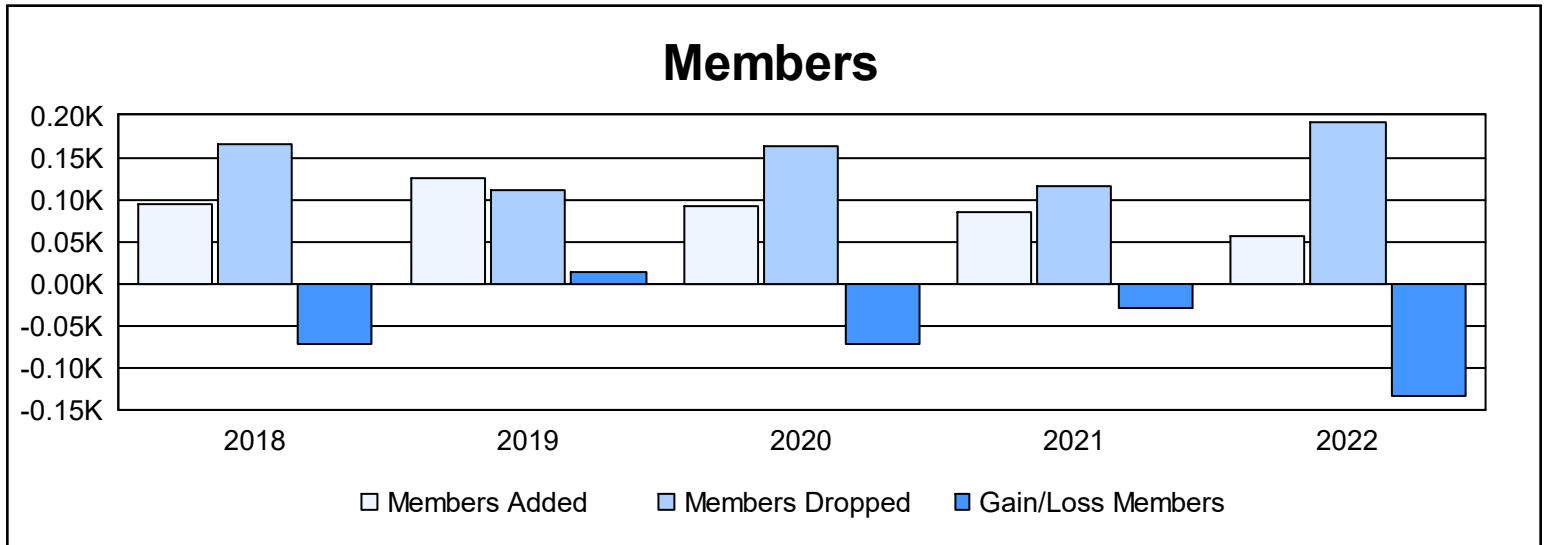

Year	New Clubs	Dropped Clubs	Gain/ Loss Clubs	New Members	Charter Members	Reinstate Members	Transfer Members	Total Member Added	Total Members Dropped	Gain/ Loss Members
2017-2018	0	2	-2	84	0	8	3	95	166	-71
2018-2019	0	0	0	117	0	3	5	125	111	14
2019-2020	0	2	-2	61	1	14	16	92	163	-71
2020-2021	1	1	0	46	27	8	4	85	115	-30
2021-2022	0	5	-5	51	0	3	3	57	191	-134
<b>Average</b>	<b>0</b>	<b>2</b>	<b>-2</b>	<b>72</b>	<b>6</b>	<b>7</b>	<b>6</b>	<b>91</b>	<b>149</b>	<b>-58</b>

### Membership Composition June 2022 Cumulative